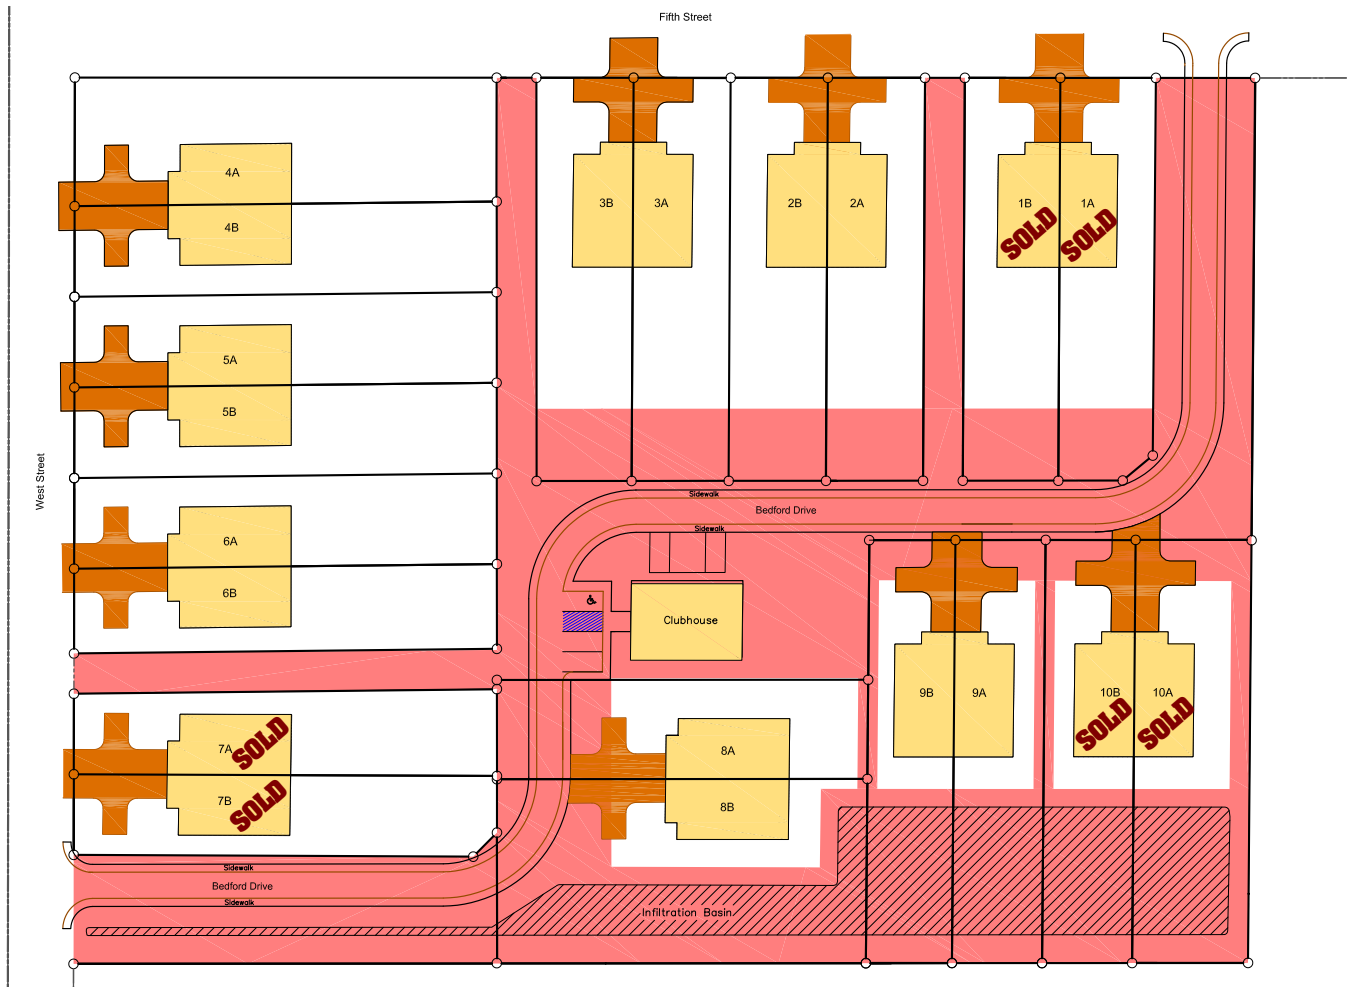

# BAILEY PARK II

*It's a Wonderful Life*

A 55 Plus Community  
Mifflinville, PA

**Bailey Park II**  
Located in Mifflinville PA  
Phone: 570-925-2077  
Website: [www.baileypark55.com](http://www.baileypark55.com)  
Innovative Building & Design, Inc.