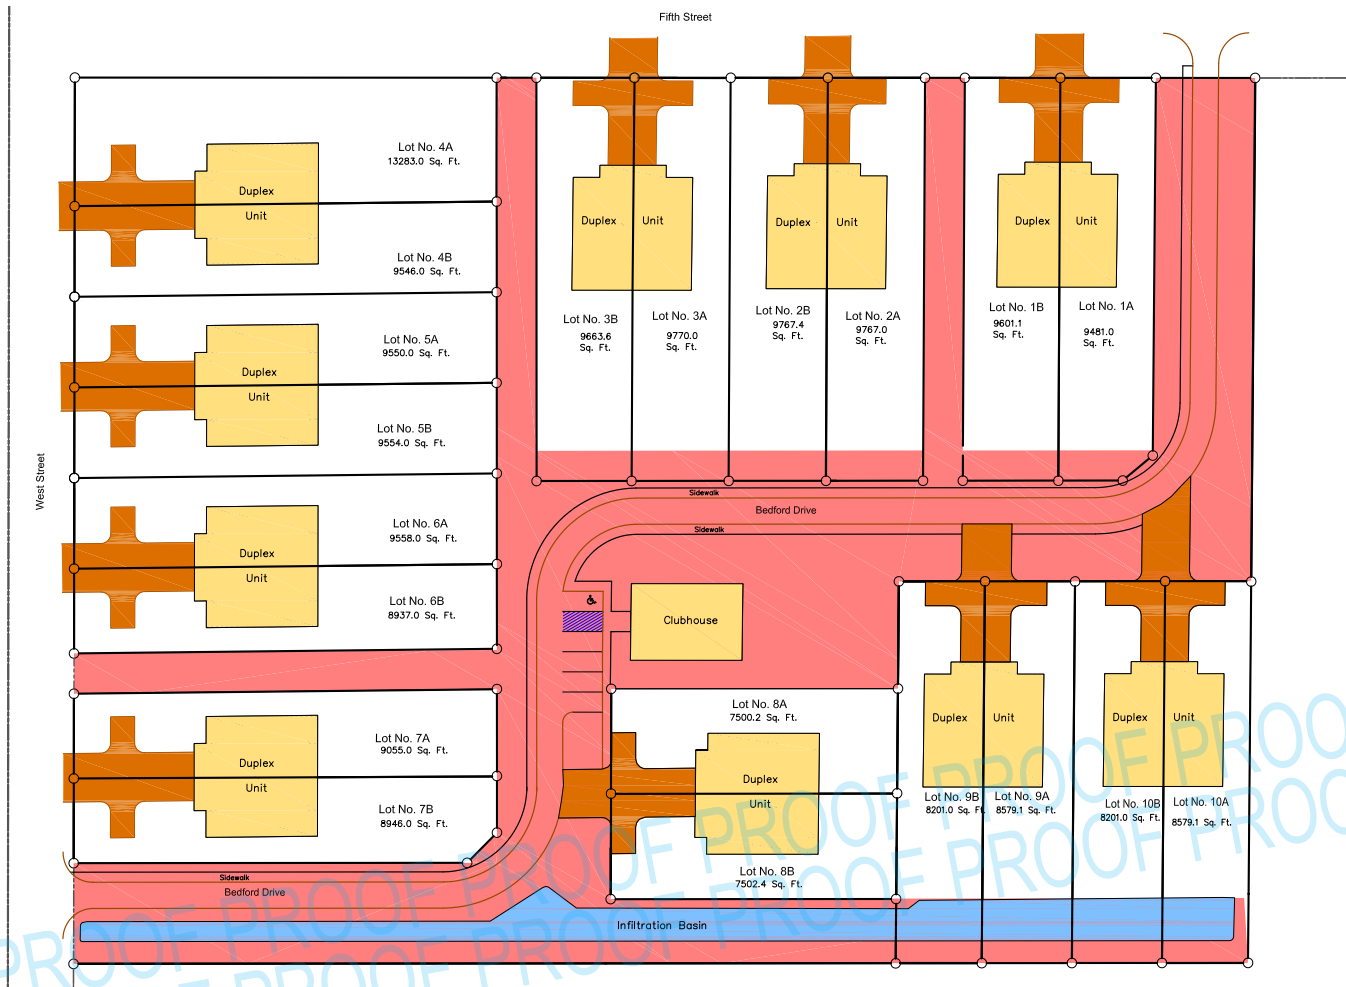

BAILEY PARK II

It's a Wonderful Life

A 55 Plus Community
Mifflinville, PA

Bailey Park II
 Located in Mifflinville PA
 Phone: 570-925-2077
 Website: www.baileypark55.com
 Innovative Building & Design, Inc.