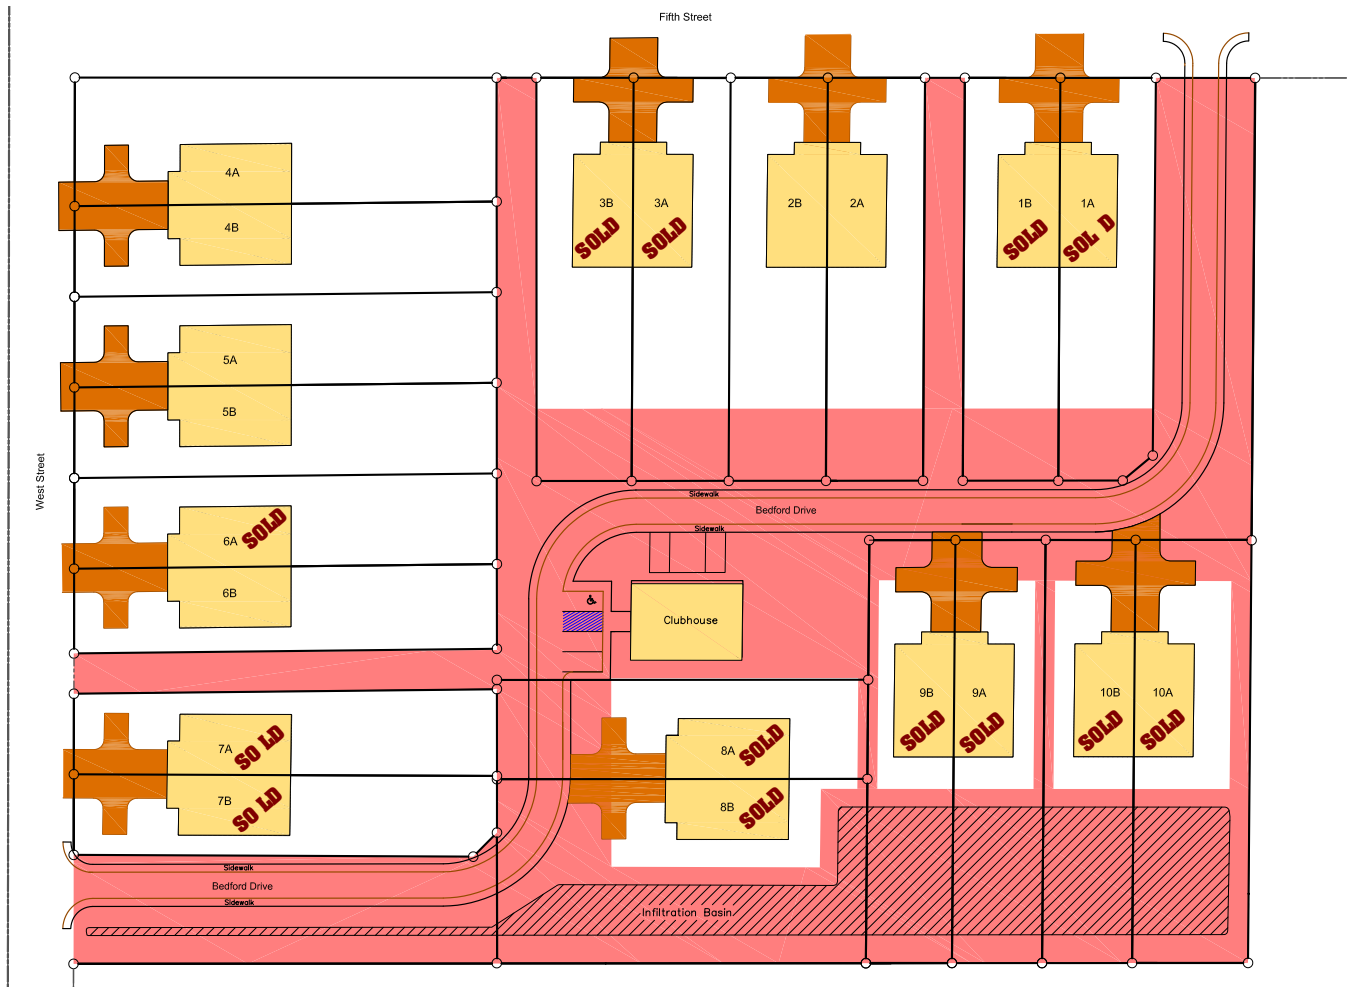

# BAILEY PARK II

*It's a Wonderful Life*

A 55 Plus Community  
Mifflinville, PA

**Bailey Park II**  
Located in Mifflinville PA  
Phone: 570-925-2077  
Website: [www.baileypark55.com](http://www.baileypark55.com)  
Innovative Building & Design, Inc.